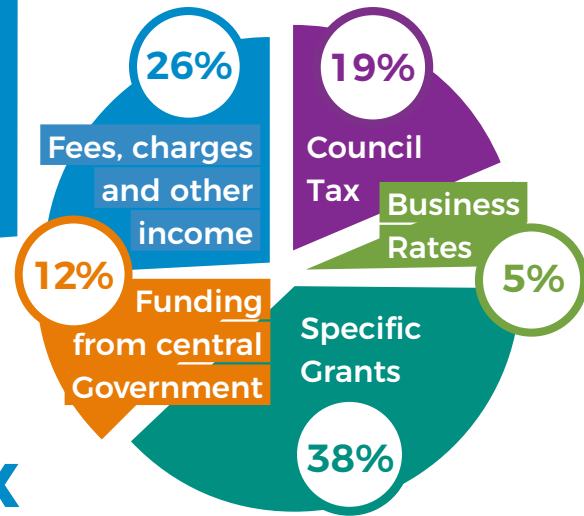

Where our money comes from

Every year we deliver hundreds of services and projects to local residents and visitors to Middlesbrough. Our services are funded as shown in this chart:

2023/24

How we spend your Council Tax

Adult Social Care & Health Integration
Delivering care and support to 12,073 older and vulnerable adults and providing public protection services.

Children's Services Safeguarding 2,461 local children, supporting families and funding for schools and school improvement.

Environment & Community Services
Collecting household waste, cleaning and maintaining our streets, parks and green spaces, maintaining Council buildings, maintaining the town's network of roads, footpaths and cycle ways, providing bereavement services, and delivering community safety, libraries and community hubs.

Finance, Central Budgets, Legal & Governance Services
Meeting our legal and financial obligations, supporting local democracy and funding our investments.

Public Health
Improving public health.

Regeneration and Culture
Delivering planning, regeneration, transport planning, managing the Council's commercial portfolio, providing adult education, museums, entertainment venues and other cultural activities, and providing local leisure facilities via a Leisure Trust.