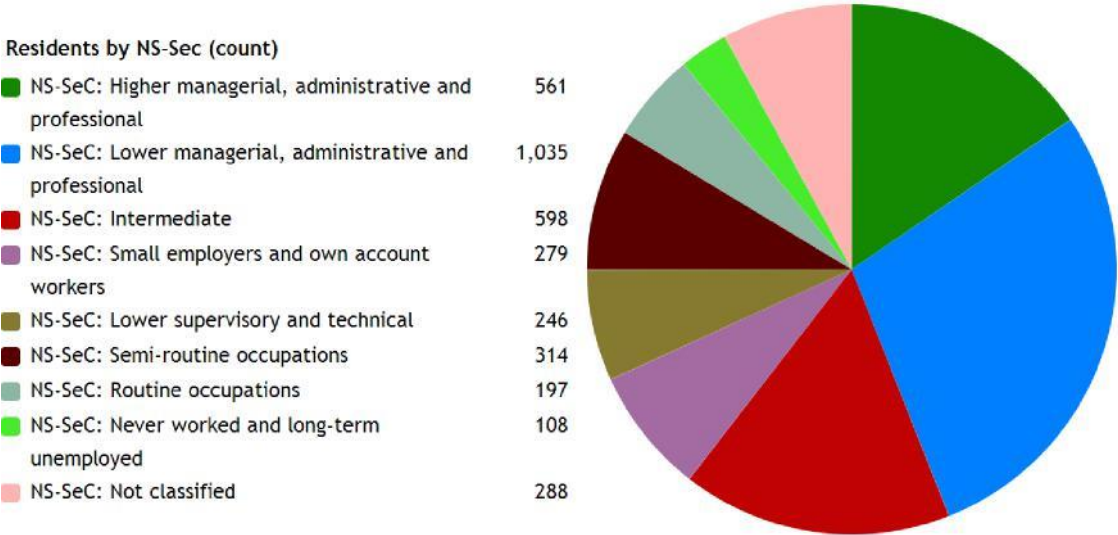

The largest number of households lives in 'Number of all households - Owned outright' accommodation with 52.1% of the 2015 election Ward's households. That compares with 26.6% for Middlesbrough as a whole, 21.1% for North East Region and 32.8% for the whole of England.

The second largest number of households lives in 'Percentage of all households - Owned outright' accommodation with 40.1% of the 2015 election Ward's households. That compares with 30.6% for Middlesbrough as a whole, 27.1% for North East Region and 34.5% for the whole of England.

The 2015 election Ward has 144 households with dependent children aged 0 to 4. That represents 7.58% of the 2015 election Ward's households.

536 households in the 2015 election Ward have 'Dependent children in household: All ages'. That represents 28.23% of the 2015 election Ward's households.

**Employment**

The following chart provides a breakdown of the Nunthorpe 2015 election Ward by socio-economic classification for all residents aged 16 – 74.

The National Statistics Socio-economic Classification (NS-SEC) provides an indication of socioeconomic position based on occupation. It is an Office for National Statistics standard classification. To assign a person aged 16 to 74 to an NS-SEC category their occupation title is combined with information about their employment status, whether they are employed or self-employed, and whether or not they supervise other employees. Full-time students are recorded in the ' full-time students' category regardless of whether they are economically active or not.