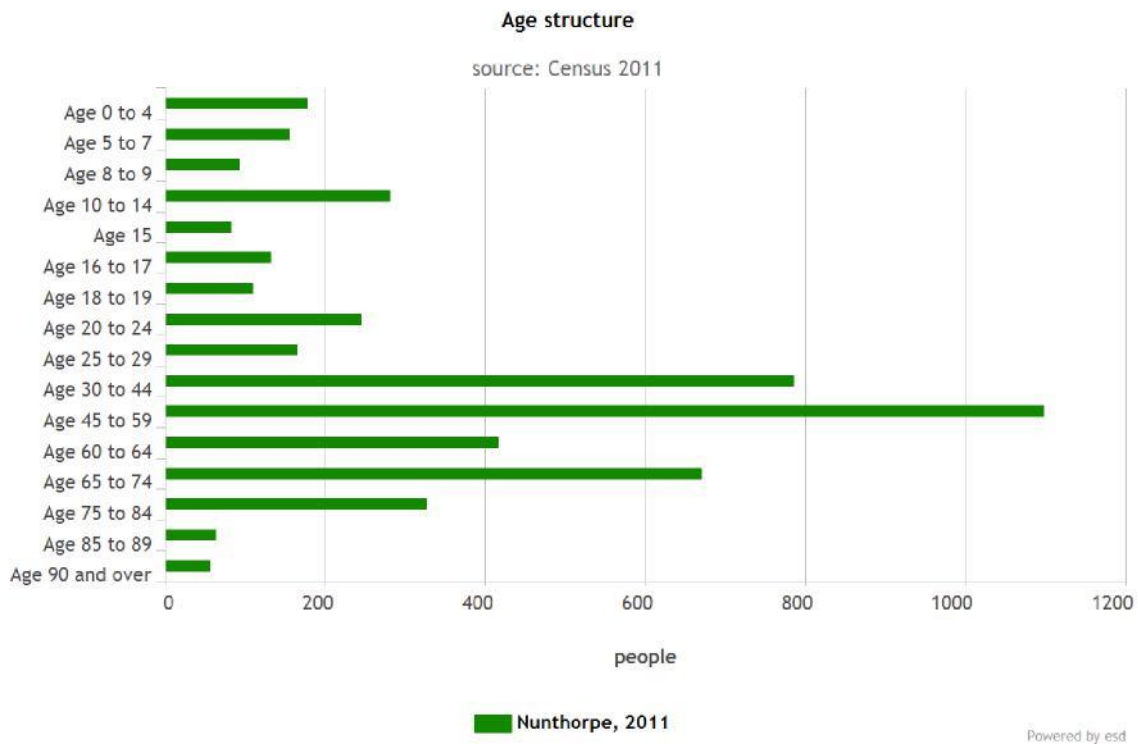

## Basic facts about Nunthorpe 2015 election Ward

This report provides a summary of the latest available information on the demographic and socio-economic make-up of the Nunthorpe 2015 election Ward within Middlesbrough. It looks at the population structure and provides information on the economic, housing and educational achievement of the 2015 election Ward.

Nunthorpe is one of the 20 2015 election Wards of Middlesbrough. It has an area of 665 hectares which represents 12.34% of the total area of Middlesbrough.

### Residents

Nunthorpe has a resident population of 4,866 which represents 3.52% of the total Middlesbrough resident population of 138,412.

Nunthorpe's resident population is 50.8% female and 49.2% male.

## Age

The mean age of the Nunthorpe 2015 election Ward population is 44 years compared to a mean age of 38 years for residents in the whole of Middlesbrough. The predominant age band in Nunthorpe 2015 election Ward is Age 45 to 59 which represents 22.59% of the population.