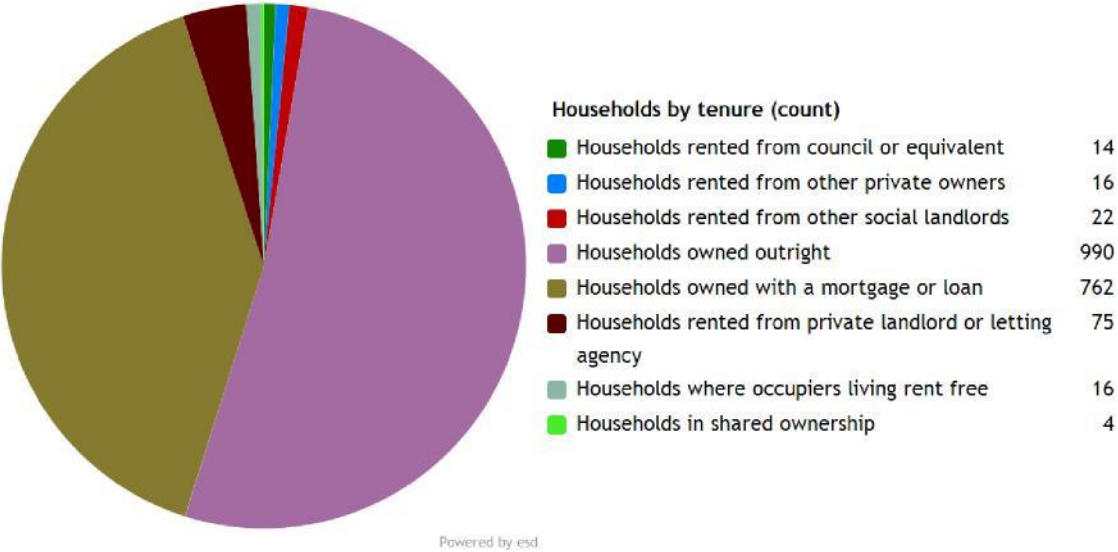

## Ethnicity

The largest ethnic group is 'Number of usual residents who are White' with 94.7% of the 2015 election Ward's population. That compares with a figure of 88.2% for Middlesbrough as a whole, 95.3% for the North East Region and 85.4% for all of England.

The second largest ethnic group is 'Number of usual residents who are Asian/Asian British' with 3.2% of the 2015 election Ward's population. That compares with 7.8% for Middlesbrough as a whole, 2.9% for the North East Region and 7.8% for all of England.

The largest number of households lives in 'Number of all households - Owned outright' accommodation with 52.1% of the 2015 election Ward's households. That compares with 26.6% for Middlesbrough as a whole, 21.1% for North East Region and 32.8% for the whole of England.