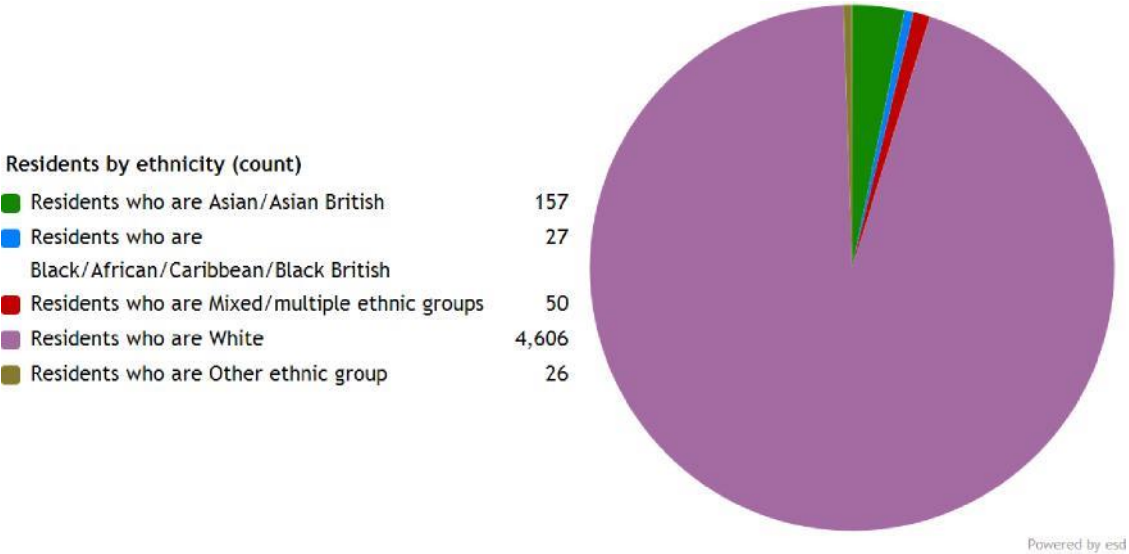

The ethnic split of Nunthorpe 's residents is shown below.

Households

Nunthorpe 2015 election Ward has 1,899 households, which represents 3.32% of Middlesbrough's 57,203 households. The household split by tenure is shown below.