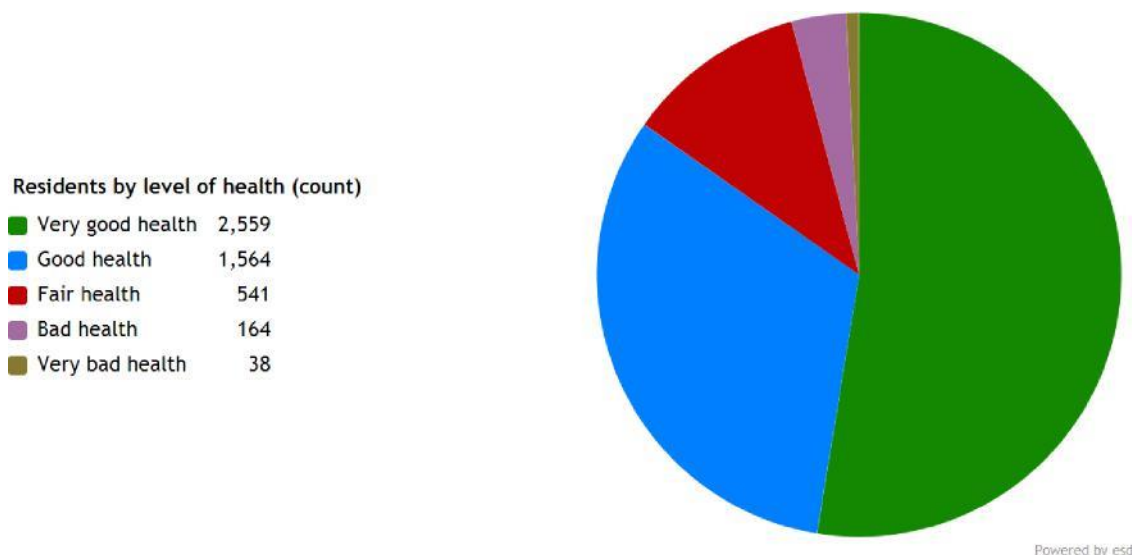

Health

Nunthorpe has 164 (3.4%) residents that report being in bad health and 38 (0.8%) residents that report being in very bad health.

Its ranking for the number of residents in very bad health is 2 (out of 20 2015 election Wards) within Middlesbrough.