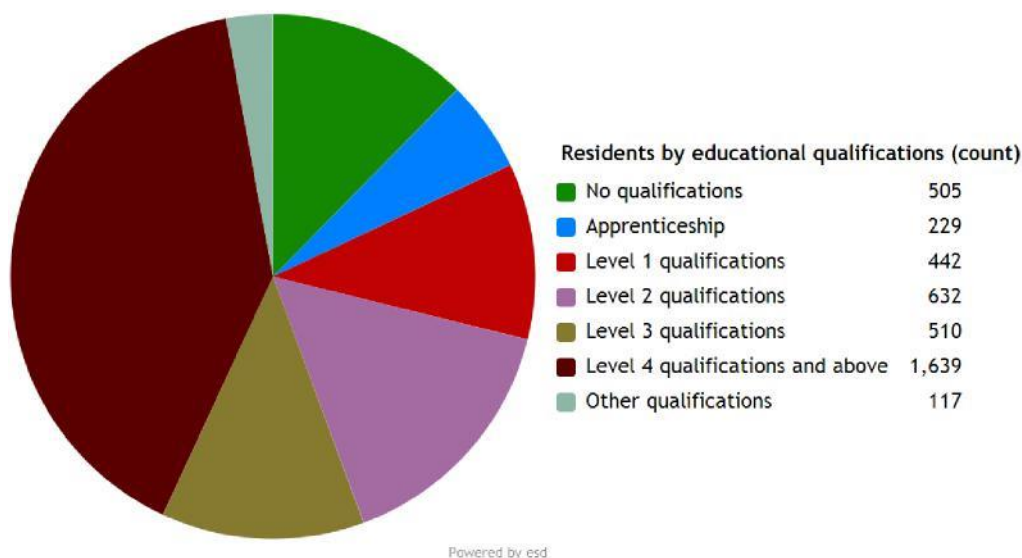

Education

33.68% of Nunthorpe 's residents have achieved level 4 qualifications and above compared to 27.40% in England as a whole and 10.38% of Nunthorpe 's residents have no qualifications compared to 22.50% in England .